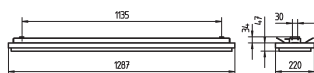

Surface-mounted luminaire