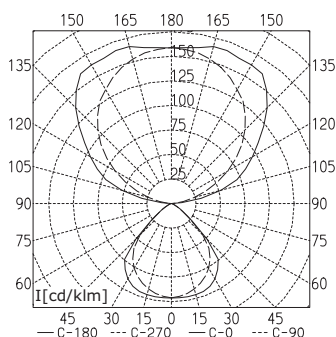

Free-standing luminaire/Desk-mounted luminaire

CONNECTED LOAD	230 – 240V; 50/60Hz
FITTED WITH	4 x compact fluorescent lamps TC-L 55 W
WORK EQUIPMENT	electronic ballast
POWER CONSUMPTION	approx. 235 W
MAINS LEAD	approx. 3 m; shock-proof plug
MATERIAL HOUSING	aluminum/Plastic, painted silver metallic
TUBULAR SECTION	steel tube silver metallic paint, offset
BASE	c-shaped steel sheet, flat, silver metallic paint
OPERATION	multifunction button in the tubular section
LUMINAIRE EFFICIENCY	72 %
LIGHT DISTRIBUTION	symmetrical; direct proportion approx. 27 %
GLARE PROTECTION	light-amplifying micro prism, medium luminance on the reflector in accordance with the EN 12464-1 specifications
LAMP COVER	none

SPECIAL FEATURES

- Integrated light and presence sensor PULSE HFMD
- Sensitive response; pleasant, inconspicuous control and dimming behaviour thanks to appropriate impulse delay and asymmetrical dimming of PULSE HFMD
- Two individually adjustable lighting levels
- Easy to reach, multifunctional operating element (can be connected to switched power sockets)
- Luminaire head can be rotated by +/- 90°
- Removable side part and screen for easy changing of lamps and easy cleaning
- Head connection can be rotated to an angle of +/- 45°
- Integrated EIB/KNX or LON component (for Type DYS 455/PB)