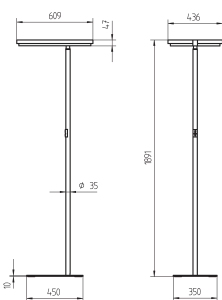

ACCESSORIES

ORDER NUMBER

DESK-MOUNTED LUMINAIRES

Table clamp black, Span 20 mm – 28 mm (Further adaptations available on request)	191 102 019

Free-standing luminaire