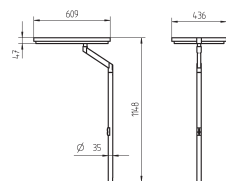

Desk-mounted luminaire

FREE-STANDING LUMINAIRES TYPE FITTED WITH ORDER NUMBER

OFFSET TUBULAR SECTION

Free-standing luminaire switchable	DUP 455/2	4 x 55 W	121 384 008
Free-standing luminaire dimmable	DUP 455/D	4 x 55 W	121 385 008
Free-standing luminaire dimmable, DALI	DUP 455/D	4 x 55 W	121 387 008
Free-standing luminaire PULSE HFMD	DYS 455/P	4 x 55 W	121 386 008
Free-standing luminaire PULSE EIB/KNX	DYS 455/PB	4 x 55 W	121 469 008
Free-standing luminaire PULSE LION	DYS 455/PB	4 x 55 W	On request

DESK-MOUNTED LUMINAIRES TYPE FITTED WITH ORDER NUMBER

OFFSET TUBULAR SECTION

Desk-mounted luminaire switchable	DUP 455/2	4 x 55 W	121 391 008
Desk-mounted luminaire dimmable	DUP 455/D	4 x 55 W	121 392 008
Desk-mounted luminaire PULSE HFMD	DYT 455/P	4 x 55 W	121 393 008

ACCESSORIES

ORDER NUMBER

FREE-STANDING LUMINAIRE PULSE EIB/LON/DALI:	Data line with RJ 45 plug	210 218 019
	Power supply cord shock-proof plug	330 293 020

DESK-MOUNTED LUMINAIRES:

Table clamp black, Span 20 mm – 28 mm	191 102 019
(Further adaptations available on request)