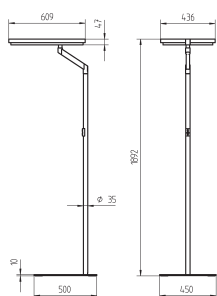

ORDER NUMBERS

Free-standing luminaire