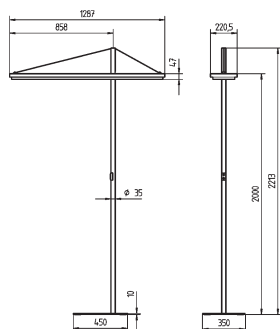

ORDER NUMBERS

Free-standing luminaire

FREE-STANDING LUMINAIRES TYPE   FITTED WITH   ORDER NUMBER

Free-standing luminaire switchable	DYS 228	2 x 28 W	121 559 008
Free-standing luminaire dimmable	DYS 228/D	2 x 28 W	121 559 009
Free-standing luminaire PULSE PIR	DYS 228/R	2 x 28 W	121 559 010
Free-standing luminaire switchable	DYS 254	2 x 54 W	121 560 008
Free-standing luminaire dimmable	DYS 254/D	2 x 54 W	121 560 009
Free-standing luminaire PULSE PIR	DYS 254/R	2 x 54 W	121 560 010