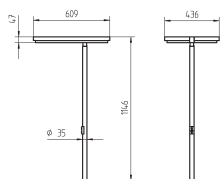

ACCESSORIES

ORDER NUMBER

DESK-MOUNTED LUMINAIRES

Table clamp black, Span 20 mm – 28 mm (Further adaptations available on request)	191 102 019
--	-------------

Free-standing luminaire

Desk-mounted luminaire