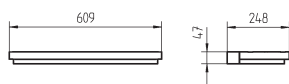

SPECIAL FEATURES

- Removable side part and screen for easy changing of lamps and easy cleaning
- Luminous power switchable, dimmable, DALI

ORDER NUMBERS

TYPE

ORDER NUMBER

Wall-mounted luminaire

COMFORT

LIGHT DISTRIBUTION	Symmetrical; direct proportion approx. 27 %, indirect proportion approx. 73 %	
GLARE PROTECTION	Light-amplifying micro prism, medium luminance on the reflector in accordance with EN 12464-1	
Switchable	DYW 255	121 395 008
Digitally dimmable DALI	DYW 255/D	121 396 008