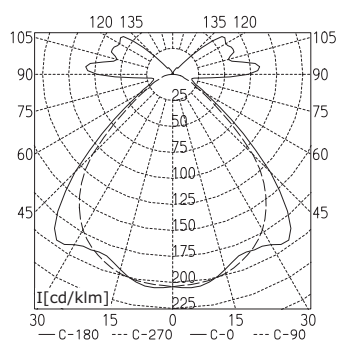

Surface-mounted luminaire

SPECIAL FEATURES

- Suitable for ceiling heights of less than 2.40 m
- Ceiling illuminated sideways
- Vertical and horizontal wall mounting possible
- Luminous power switchable, dimmable, DALI

ORDER NUMBERS

SURFACE-MOUNTED LUMINAIRES TYPE FITTED WITH ORDER NUMBER

Surface-mounted luminaire switchable	DYD 228	2 x 28 W	121 526 001
Surface-mounted luminaire dimmable, DALI	DYD 228/D	2 x 28 W	121 526 011