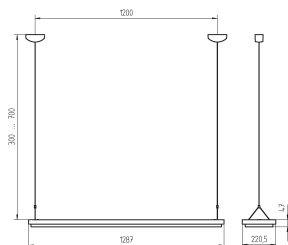

ORDER NUMBERS

Pendant uplighter 228/254