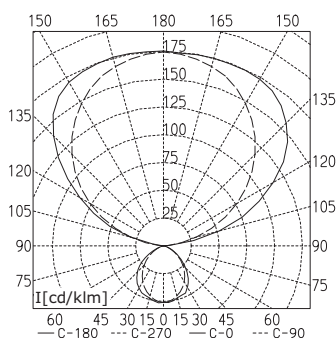

Wall-mounted luminaire classic

CONNECTED LOAD	230 – 240 V; 50/60 Hz
FITTED WITH	2 x compact fluorescent lamps TC-L 55 W
WORK EQUIPMENT	electronic ballast
POWER CONSUMPTION	approx. 117 W
MAINS LEAD	direct power supply
MATERIAL HOUSING	aluminum/Plastic, painted silver metallic
LUMINAIRE EFFICIENCY	with cover 73 % (COMFORT), 67 % (CLASSIC)

SPECIAL FEATURES

- Removable side part and screen for easy changing of lamps and easy cleaning
- Luminous power switchable, dimmable, DALI

ORDER NUMBERS

TYPE

ORDER NUMBER

COMFORT

LIGHT DISTRIBUTION	Symmetrical; direct proportion approx. 27 %, indirect proportion approx. 73 %	
GLARE PROTECTION	Light-amplifying micro prism, medium luminance on the reflector in accordance with EN 12464-1	
Switchable	DYW 255	121 395 008
Digitally dimmable DALI	DYW 255/D	121 396 008

CLASSIC

LIGHT DISTRIBUTION	Symmetrical; direct proportion approx. 17 %, indirect proportion approx. 83 %	
GLARE PROTECTION	Fine-louvre element	
Switchable	LYW 255	121 381 008
Digitally dimmable DALI	LYW 255/D	121 382 008