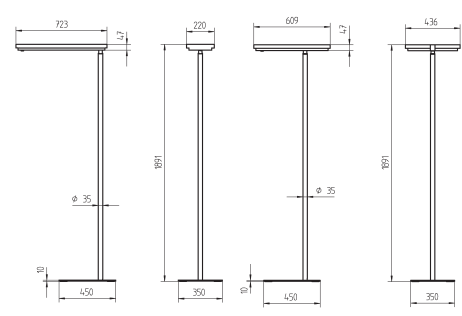

ORDER NUMBERS

Two-flame   Four-flame
Free-standing luminaire