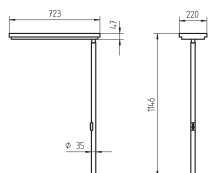

Desk-mounted luminaire

FREE-STANDING LUMINAIRES TYPE FITTED WITH ORDER NUMBER

Free-standing luminaire switchable	DYS 255	2 x 55 W	121 438 008
Free-standing luminaire dimmable	DUP 255/D	2 x 55 W	121 437 008
Free-standing luminaire PULSE HFMD	DYS 255/P	2 x 55 W	121 436 008

DESK-MOUNTED LUMINAIRES TYPE FITTED WITH ORDER NUMBER

Desk-mounted luminaire switchable	DYT 255	2 x 55 W	121 448 008
Desk-mounted luminaire dimmable	DUP 255/D	2 x 55 W	121 447 008
Desk-mounted luminaire PULSE HFMD	DYT 255/P	2 x 55 W	121 446 008

ACCESSORIES ORDER NUMBER

DESK-MOUNTED LUMINAIRES:	Table clamp black, Span 20 mm – 28 mm	191 102 019
	(Further adaptations available on request)