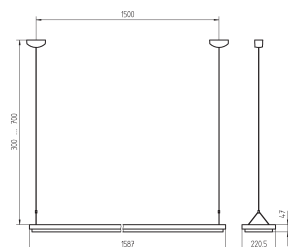

Pendant uplighter 235