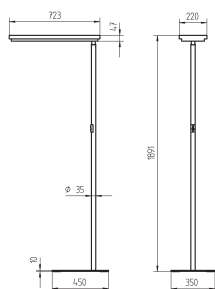

ORDER NUMBERS

Free-standing luminaire