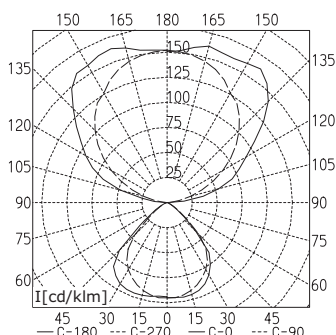

Wall-mounted luminaire comfort