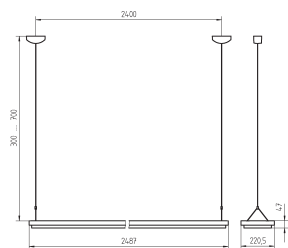

Pendant uplighter 428/454

PENDANT UPLIGHTER TYPE FITTED WITH ORDER NUMBER

Pendant uplighter switchable	DYP 228	2 x 28 W	121 454 008
Pendant uplighter dimmable, DALI	DYP 228/D	2 x 28 W	121 456 008
Pendant uplighter PIR Taster	DYP 228/R	2 x 28 W	121 456 021
Pendant uplighter PIR wireless	DYP 228/RF	2 x 28 W	121 456 018
Pendant uplighter switchable	DYP 235	2 x 35 W	121 471 008
Pendant uplighter dimmable, DALI	DYP 235/D	2 x 35 W	121 474 008
Pendant uplighter switchable	DYP 254	2 x 54 W	121 455 008
Pendant uplighter dimmable, DALI	DYP 254/D	2 x 54 W	121 457 008
Pendant uplighter PIR Taster	DYP 254/R	2 x 54 W	121 457 021
Pendant uplighter PIR wireless	DYP 254/RF	2 x 54 W	121 457 018
Pendant uplighter switchable	DYP 428/2	4 x 28 W	121 458 008
Pendant uplighter dimmable, DALI	DYP 428/D	4 x 28 W	121 460 008
Pendant uplighter PIR Taster	DYP 428/R	4 x 28 W	121 461 020
Pendant uplighter switchable	DYP 454/2	4 x 54 W	121 459 008
Pendant uplighter dimmable, DALI	DYP 454/D	4 x 54 W	121 461 008
Pendant uplighter PIR Taster	DYP 454/R	4 x 54 W	121 461 020

ACCESSORIES

ORDER NUMBER

PENDANT UPLIGHTER PIR WIRELESS	Battery-free wall transmitter	330 633 010