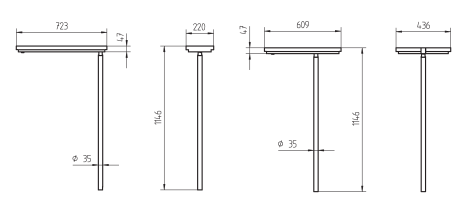

Two-flame   Four-flame
Desk-mounted luminaire

FREE-STANDING LUMINAIRES

	TYPE	FITTED WITH	ORDER NUMBER
Free-standing luminaire switchable	LYS 255	2 x 55 W	121 441 008
Free-standing luminaire dimmable	LYS 255/D	2 x 55 W	121 440 008
Free-standing luminaire PULSE PIR	LYS 255/R	2 x 55 W	121 439 008
Free-standing luminaire switchable	LYS 455/2	4 x 55 W	121 370 008
Free-standing luminaire dimmable	LYS 455/D	4 x 55 W	121 371 008
Free-standing luminaire wireless dimming	LYS 455/DF	4 x 55 W	121 371 017
Free-standing luminaire PULSE PIR	LYS 455/R	4 x 55 W	121 372 008
Free-standing luminaire dimmable, DALI	LYS 455/D	4 x 55 W	121 373 008

DESK-MOUNTED LUMINAIRES

	TYPE	FITTED WITH	ORDER NUMBER
Desk-mounted luminaire switchable	LYT 255	2 x 55 W	121 451 009
Desk-mounted luminaire dimmable	LYT 255/D	2 x 55 W	121 450 008
Desk-mounted luminaire PULSE PIR	LYT 255/R	2 x 55 W	121 449 008
Desk-mounted luminaire switchable	LYT 455	4 x 55 W	121 377 008
Desk-mounted luminaire dimmable	LYT 455/D	4 x 55 W	121 378 008
Desk-mounted luminaire PULSE PIR	LYT 455/R	4 x 55 W	121 379 008

ACCESSORIES

	ORDER NUMBER
DESK-MOUNTED LUMINAIRES:	
Table clamp black,	
Span 20 mm – 28 mm	191 102 019
(Further adaptations available on request)	
FREE-STANDING LUMINAIRE WIRELESS DIMMING:	
Battery-free wall transmitter	330 633 010