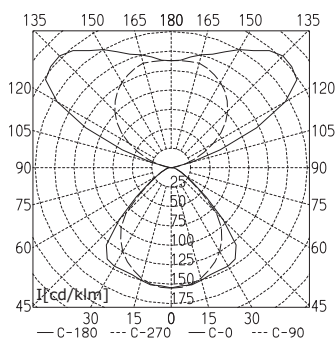

TECHNICAL DATA

TYCOON COMFORT PENDANT UPLIGHTER

TWO- AND FOUR-FLAME

Pendant uplighter

CONNECTED LOAD	230 – -240 V; 50/60 Hz
FITTED WITH	2 x/4 x fluorescent lamps T16 28 W, 35 W/54 W
WORK EQUIPMENT	electronic ballast
POWER CONSUMPTION	approx. 63 W, 79 W/119 W or 126 W/238 W
MAINS LEAD	approx. 1.0 m; with free stranded wires
MATERIAL HOUSING	aluminum/Plastic, painted silver metallic
FASTENING	steel cord 0.3 m – 0.7 m
OPERATION	switch, button, DALI, wireless
LUMINAIRE EFFICIENCY	with cover 94 % (28 W, 35 W)/90 % (54 W)
LIGHT DISTRIBUTION	symmetrical; direct proportion approx. 35 %
GLARE PROTECTION	light-amplifying micro prism, medium luminance on the reflector in accordance with EN 12464
LAMP COVER	acrylic, clear

SPECIAL FEATURES

- Very high efficiency of > 90 % thanks to innovative light technology
- Depending on the room coordinates, consumption of < 10 W per m² can be generated
- The standard-compliant all-round glare control enables the luminaire to be positioned directly above workplaces and at an angle to the windows
- Integrated multiwatt electronic ballasts enable the optional use of 28 W or 54 W lamps for a flexible adjustment of the lighting level to changing room and workplace requirements
- Integrated EnOcean wireless technology 868 MHz, lighting level can be set wirelessly (type RF)
- Integrated DALI MULTleco PIR (passive infrared) light management system with daylight and presence monitoring