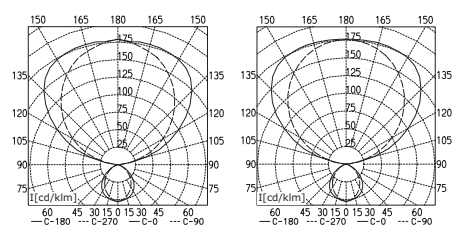

Two-flame   Four-flame
Free-standing luminaire/Desk-mounted luminaire