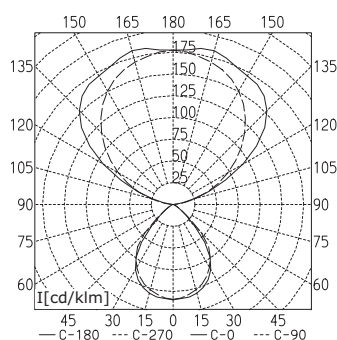

TECHNICAL DATA

TYCOON COMFORT FREE-STANDING AND DESK-MOUNTED LUMINAIRES

TWO-FLAME STRAIGHT POLE

Free-standing luminaire/Desk-mounted luminaire

CONNECTED LOAD	230 – 240 V; 50/60 Hz
FITTED WITH	2 x compact fluorescent lamps TC-L 55 W
WORK EQUIPMENT	electronic ballast
POWER CONSUMPTION	approx. 114 W
MAINS LEAD	approx. 3 m; shock-proof plug
MATERIAL HOUSING	aluminum/Plastic, painted silver metallic
TUBULAR SECTION	steel tube silver metallic paint, straight
BASE	rectangular steel sheet, flat, silver metallic paint
OPERATION	multifunction button in the tubular section
LUMINAIRE EFFICIENCY	72 %
LIGHT DISTRIBUTION	symmetrical; direct proportion approx. 27 %
GLARE PROTECTION	light-amplifying micro prism, medium luminance on the reflector in accordance with the EN 12464-1 specifications
LAMP COVER	None