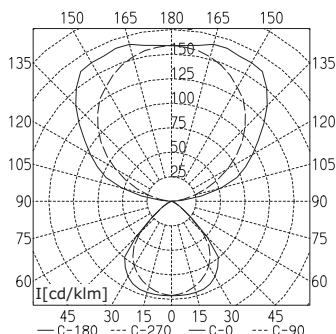

TECHNICAL DATA

TYCOON COMFORT FREE-STANDING AND DESK-MOUNTED LUMINAIRES

FOUR-FLAME STRAIGHT POLE

efficient *light*

Free-standing luminaire/Desk-mounted luminaire

CONNECTED LOAD	230 – 240 V; 50/60 Hz
FITTED WITH	4 x compact fluorescent lamps TC-L 55 W
WORK EQUIPMENT	electronic ballast
POWER CONSUMPTION	approx. 235 W
MAINS LEAD	approx. 3 m; shock-proof plug
MATERIAL HOUSING	aluminum/Plastic, painted silver metallic
TUBULAR SECTION	steel tube silver metallic paint, straight
BASE	rectangular steel sheet, flat, silver metallic paint
OPERATION	multifunction button in the tubular section
LUMINAIRE EFFICIENCY	72 %
LIGHT DISTRIBUTION	symmetrical; direct proportion approx. 27 %
GLARE PROTECTION	light-amplifying micro prism, medium luminance on the reflector in accordance with the EN 12464-1 specifications
LAMP COVER	none