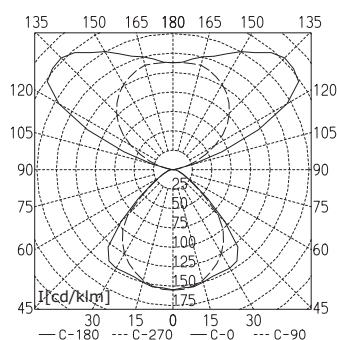

TECHNICAL DATA

TYCOON COMFORT FREE-STANDING LUMINAIRE T5 VARIANT

TWO-FLAME STRAIGHT POLE

efficient *light*

Free-standing luminaire

CONNECTED LOAD	230 – 240 V; 50/60 Hz
FITTED WITH	2 x fluorescent lamps T5 28/54 W
WORK EQUIPMENT	electronic ballast
POWER CONSUMPTION	approx. 63 W/119 W
MAINS LEAD	approx. 3 m; shock-proof plug
MATERIAL HOUSING	steel/Aluminum/Plastic, painted silver metallic
TUBULAR SECTION	steel tube silver metallic paint, straight
BASE	rectangular steel sheet, flat, silver metallic paint
OPERATION	multifunction button in the tubular section
LUMINAIRE EFFICIENCY	with cover 94 % /90 %
LIGHT DISTRIBUTION	symmetrical; direct proportion approx. 35 %
GLARE PROTECTION	light-amplifying micro prism, medium Luminance on the reflector in accordance with EN 12464
LAMP COVER	acrylic, clear

SPECIAL FEATURES

- Integrated light and presence sensor PULSE PIR
- Sensitive response; pleasant, inconspicuous control and dimming behaviour thanks to appropriate impulse delay and asymmetrical dimming of PULSE HFMD
- Two individually adjustable lighting levels
- Easy to reach, multifunctional operating element (can be connected to switched power sockets)
- Removable side part and screen for easy changing of lamps and easy cleaning